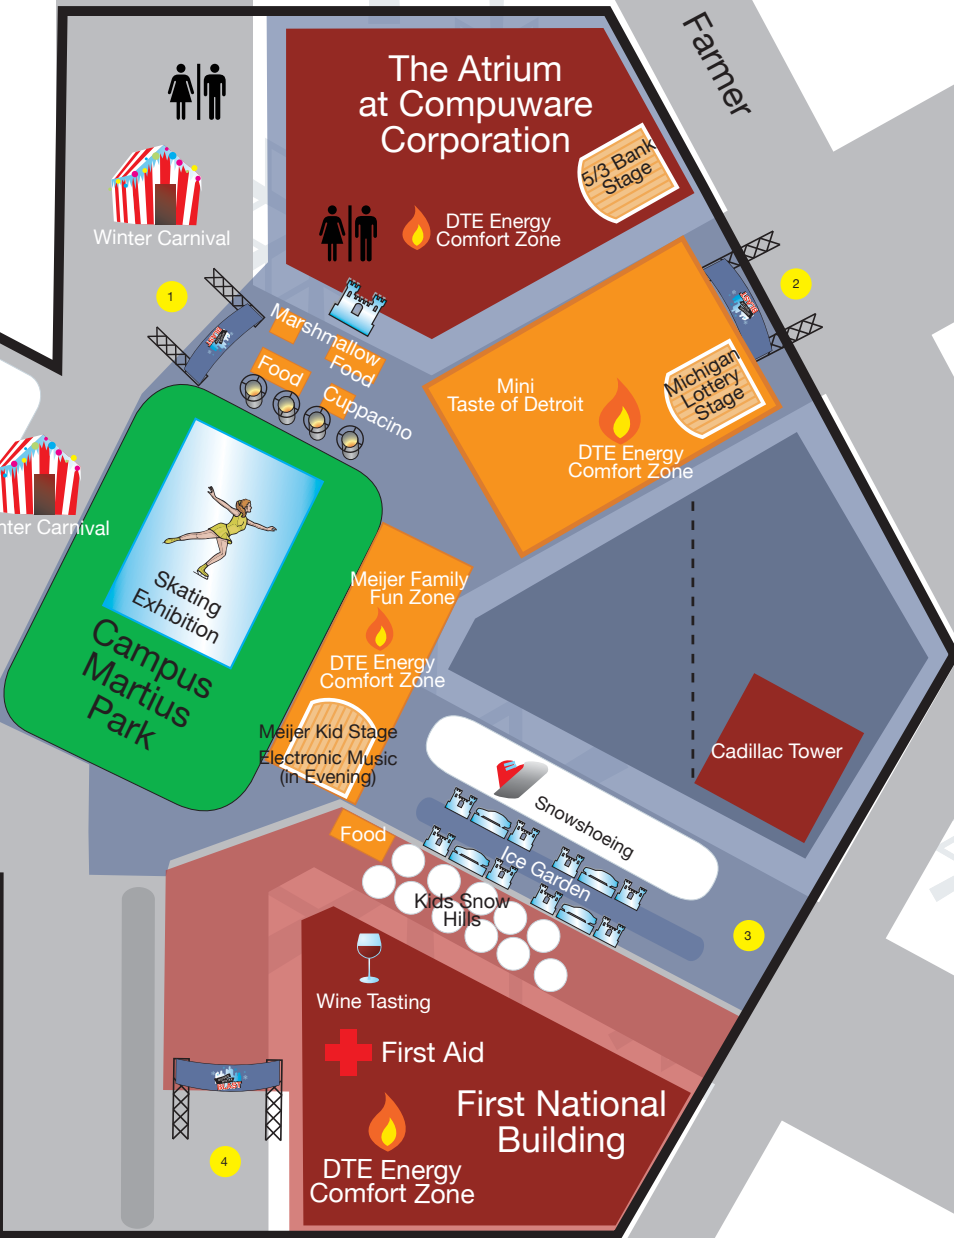

MOTOWN WINTER BLAST

2010 Layout

Woodward

Grand River

Broadway

Gratiot Ave.

Macomb

State

Monroe

2010 Layout

Farmer

Michigan Ave.

Lafayette

Winter Blast
Blizzard

Winter Carnival

Fort St.

Winter Carnival

Bates

Randolph

Brush

Beaubien

St. Antoine

Winter Blast Area

Tent

Marshmallow Roaster

DTE Energy Comfort Zone,
Warming Area

Stage

Restroom

Ice Garden

Snowshoeing

Winter Carnival

Congress