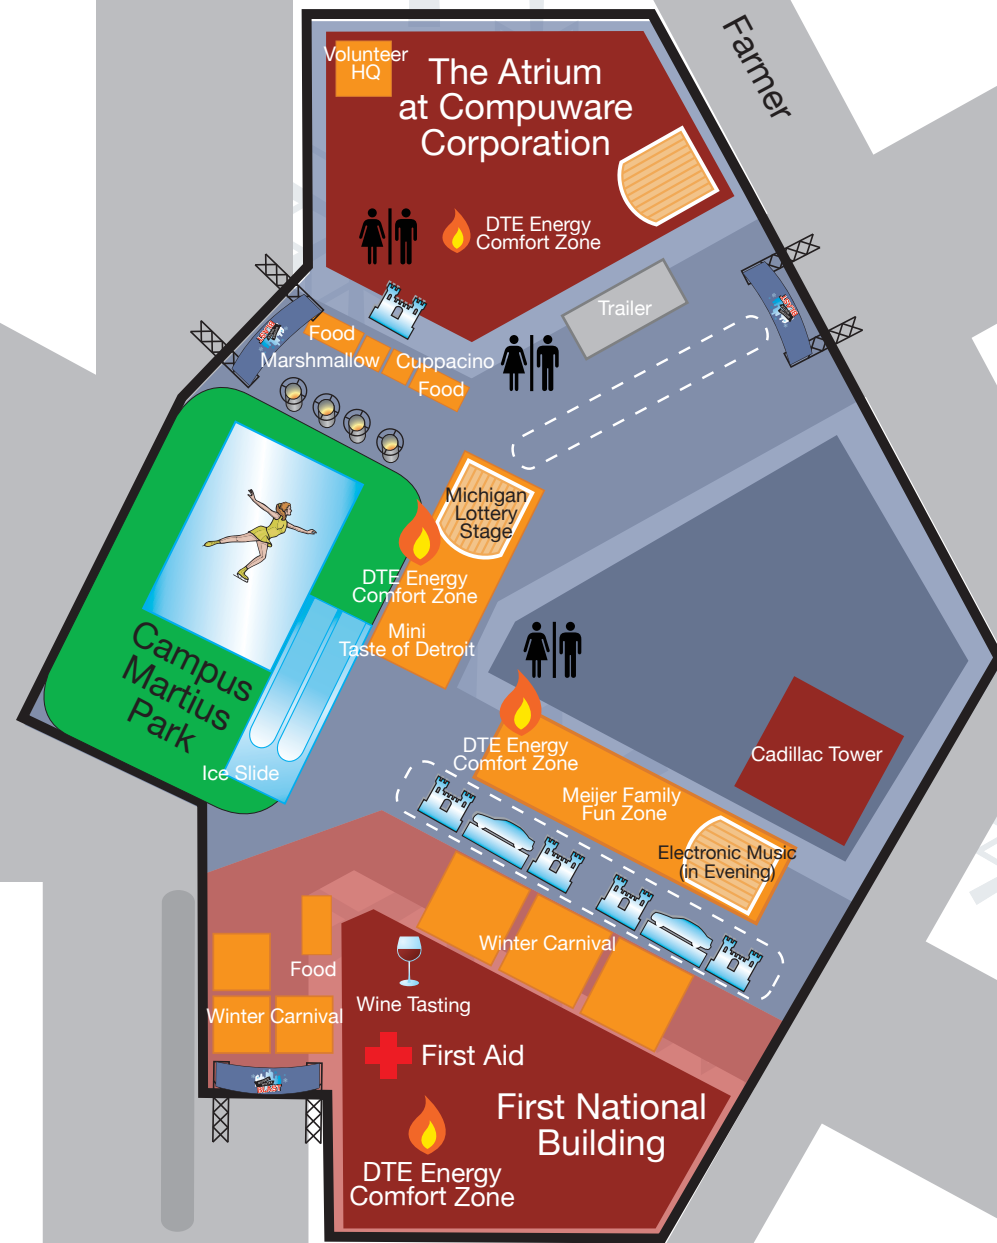

DETROIT'S WINTER BLAST

2009 Proposed Layout

	Winter Blast Area		Restroom
	Tent		Ice Garden
	Marshmallow Roaster		
	DTE Energy Comfort Zone, Warming Area		
	Stage		